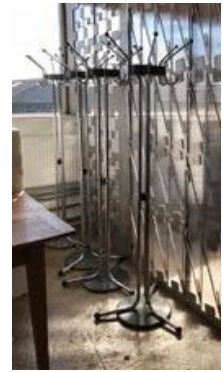

66.
Coat hanger_round
QTY: 2
180 x 59 x 52 cm
Material: steel
Location: Exhibition space