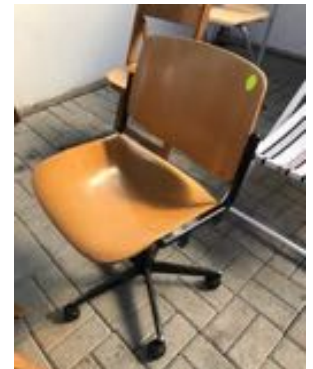

22.  
**Brown chair**  
 QTY: 16  
 80.5 x 41 x 38 cm  
 Material: wood, metal  
 Location: Voorhuis/Exhibition space

23.  
**Chair\_B**  
 QTY: 2  
 82 x 42 x 41 cm  
 Material: wood  
 Location: Exhibition space/storage